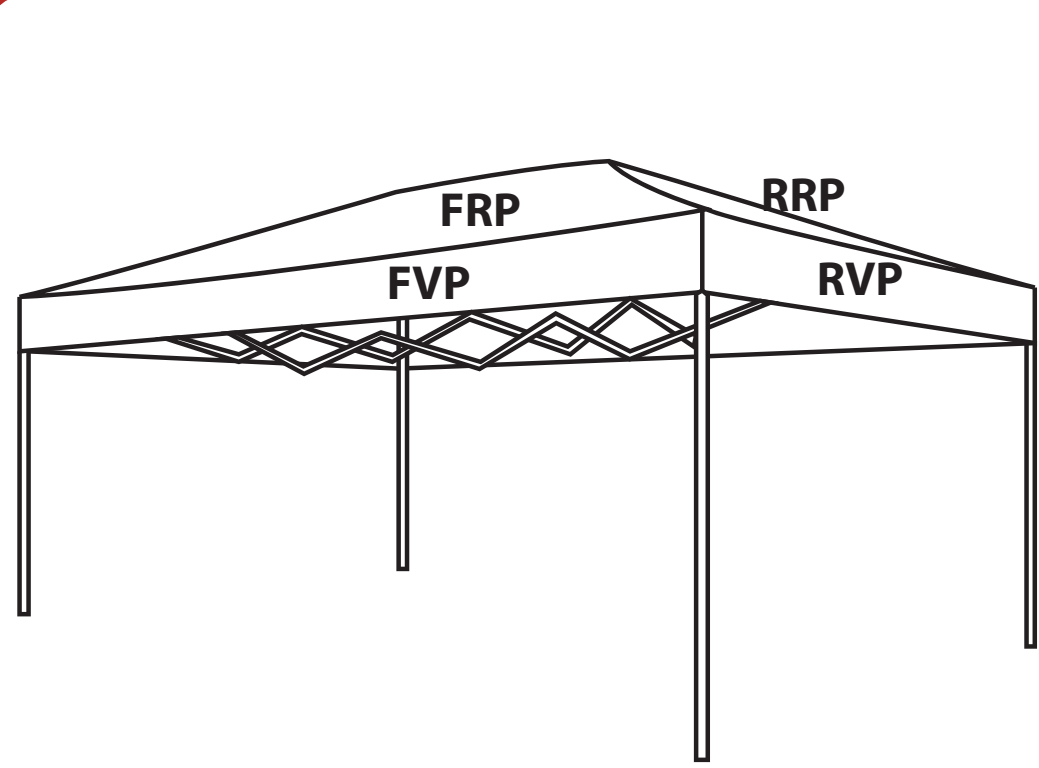

poptents.eu

3m x 6m

- -For printing do send information such as **logos /images/ text** and say what area you want the logo /image /text on.
- -Logos /images/text should be **ai, eps, svg, pdf vector, or high resolution jpeg format.**
- -For background colours / logo colours / text colours send **pantone, cymk or hex codes.**
- -For images send extra large files min 300 dpi can send via *dropbox* link or *sendafile.com*.
- -Big files can be sent through <https://www.hightail.com/u/poptents>.
- -Send artwork to sales@poptents.eu

For example:

Roof
FVP - 123 logo with Background colour 706c
FRP - 124 logo

Walls
OFW - 123 logo
OBW - Text - Hot Food - in High Tower font in Black

ROOF & VALANCE PANELS

FRONT VIEW

FVP-Front Valance Panel
FRP-Front Roof Panel
RRP-Right Roof Panel
RVP-Right Valance Panel