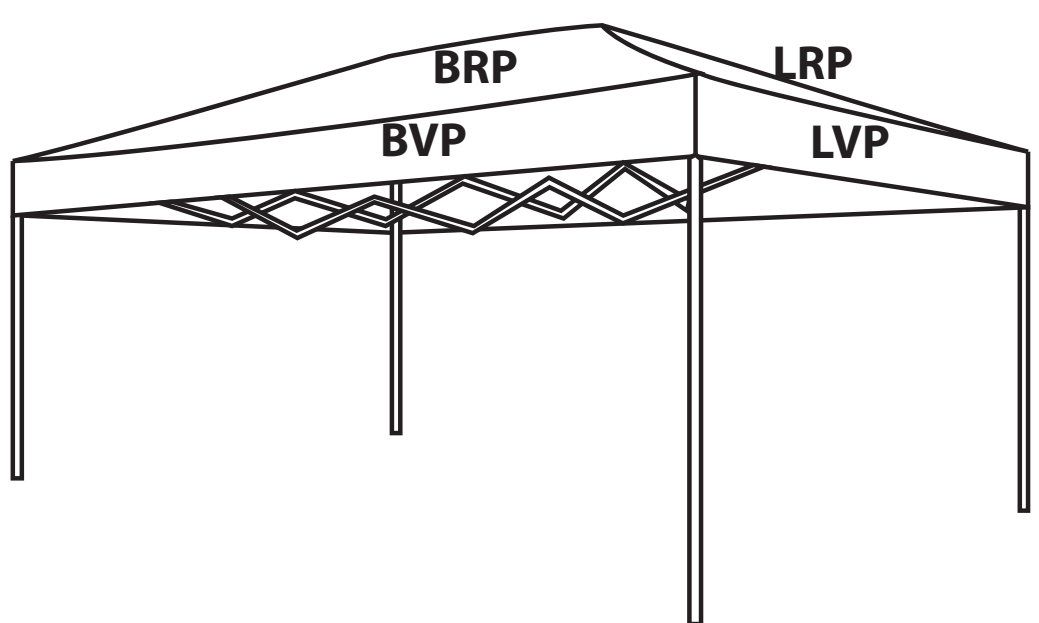

poptents.eu

3m x 6m

- -For printing do send information such as **logos /images/ text** and say what area you want the logo /image /text on.
- -Logos /images/text should be **ai, eps, svg, pdf vector, or high resolution jpeg format.**
- -For background colours / logo colours / text colours send **pantone, cymk or hex codes.**
- -For images send extra large files min 300 dpi can send via *dropbox* link or *sendafile.com*.
- -Big files can be sent through <https://www.hightail.com/u/poptents>.
- -Send artwork to sales@poptents.eu

For example:

Roof
FVP - 123 logo with Background colour 706c
FRP - 124 logo

Walls
OFW - 123 logo
OBW - Text - Hot Food - in High Tower font in Black

ROOF & VALANCE PANELS

FRONT VIEW

FVP-Front Valance Panel
FRP-Front Roof Panel
RRP-Right Roof Panel
RVP-Right Valance Panel

BACK VIEW

BVP-Back Valance Panel
BRP-Back Roof Panel
LRP-Left Roof Panel
LVP-Left Valance Panel

Left Side

Front Side

Right Side

Back Side

INSIDE FULL WALLS

FRONT VIEW

ILW-Inside Left Wall
IBW-Inside Back Wall

BACK VIEW

IRW*-Inside Right Wall
IFW**-Inside Front Wall

*Viewing this marquee from the front, this wall is on the right hand side

**Viewing this marquee from the front, this wall is at the front

Inside Left Side

Inside Front Side

Inside Right Side

Inside Back Side

OUTSIDE FULL WALLS

FRONT VIEW

OLW-Outside Left Wall
OFW-Outside Front Wall

BACK VIEW

ORW*-Outside Right Wall
OBW-Outside Back Wall

*Viewing this marquee from the front, this wall is on the right hand side

Outside Left Side

Outside Front Side

Outside Right Side

Outside Back Side